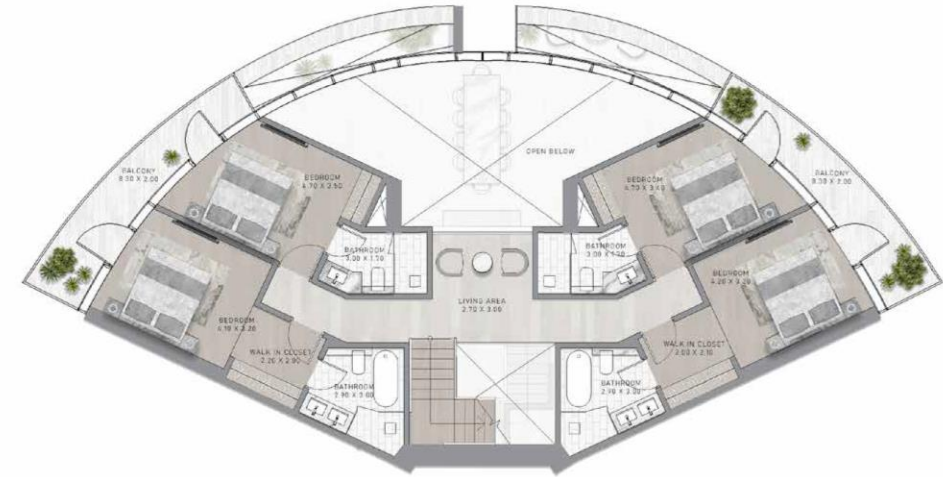

FLOOR PLAN

TYOLOGIES

CANAL
CROWN
de GRISOGONO

3-BEDROOM SUPER LUXURY LOWER & UPPER

SALEABLE AREA: 4591 SQFT

FLOOR PLAN

TYOLOGIES

4-BEDROOM SUPER LUXURY LOWER & UPPER
SALEABLE AREA: 4761 SQFT