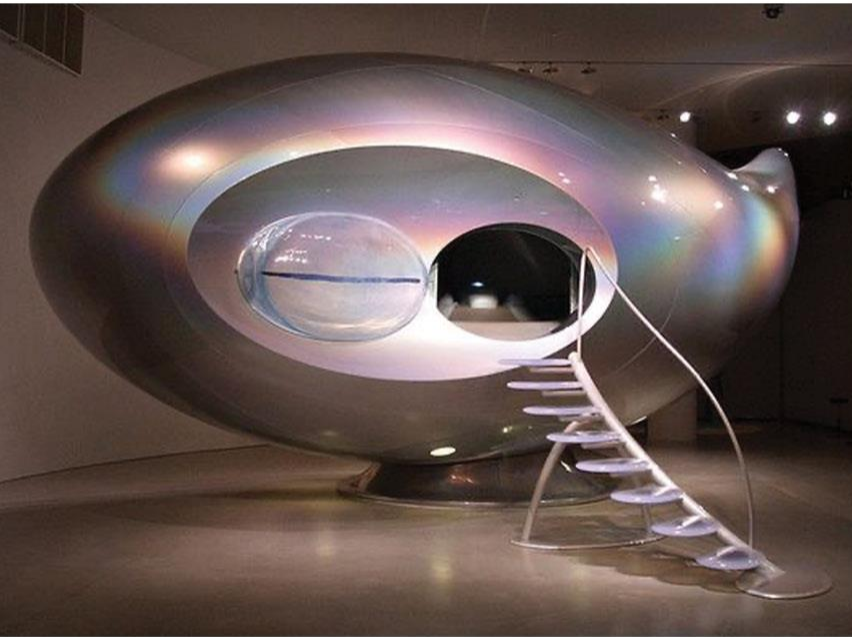

CANAL
CROWN
de GRISOGONO

DAMAC

THE INSPIRATION

PERIDOT

Known as the stone of compassion, peridot is believed to bring good health, restful sleep and peace. Most of the peridot used in jewelry has been found on Earth. However, this gemstone has also been found in outer space, the most famous example of which is the peridot found in the Esquel meteorite.

PODIUM LEVEL

CANAL
CROWN
de GRISOGONO

AMENITIES

PLANETS INSPIRED GARDEN

CANAL
CROWN
de GRISOONO

AMENITIES

AQUA EXERCISE

CANAL
CROWN
de GRISOGONO

AMENITIES

SWIM VR

AMENITIES

UFO SPA – RELAXATION PODS

AMENITIES

UFO SPA – RELAXATION PODS

FLOOR PLANS

CANAL
CROWN