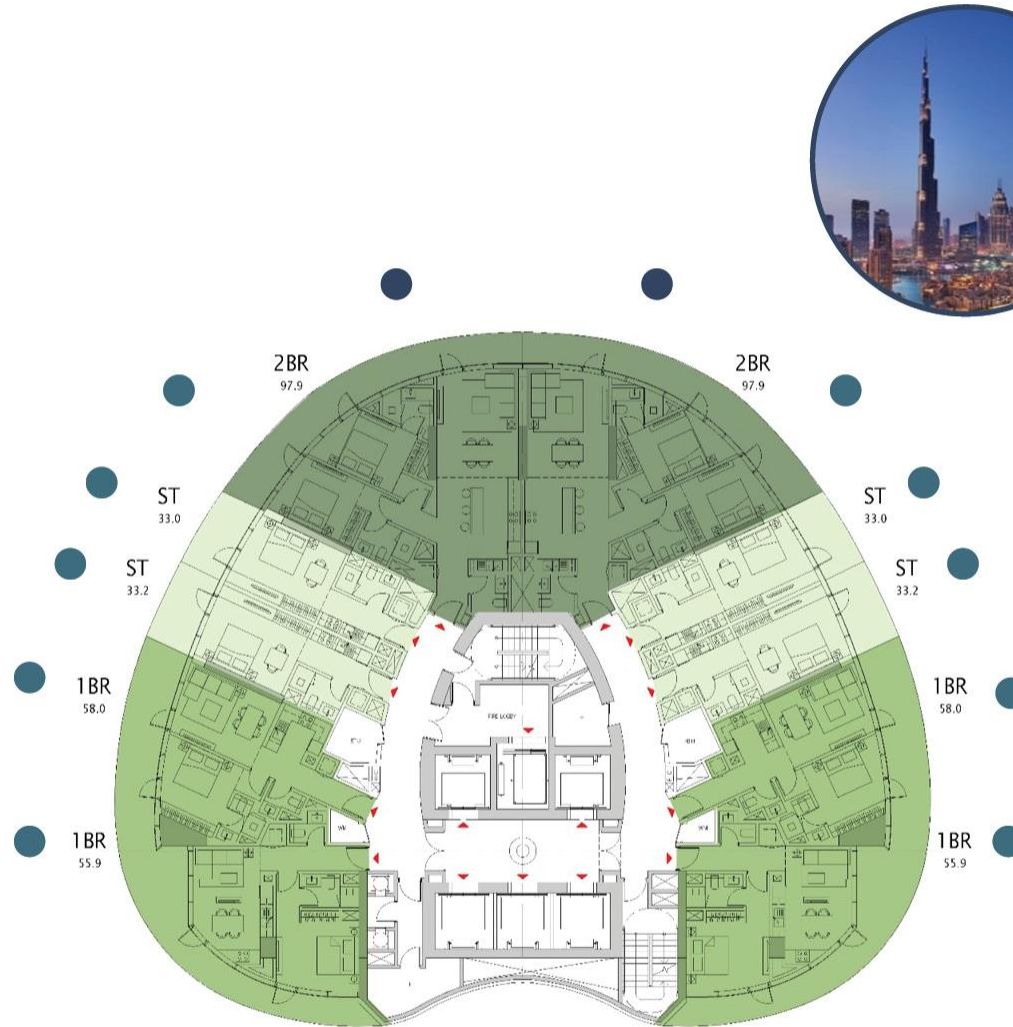

de GRISOGONO

THE LOCATION

TYPICAL FLOOR PLAN

VIEW ANALYSIS

- STUDIO
- 1-BEDROOM
- 2-BEDROOM
- CANAL VIEW
- BURJ KHALIFA VIEW

CANAL

CROWN

de GRISOGONO

TOWER CONFIGURATION

2B+G+3P+38+ROOF

LEVEL 38TH

OBSERVATION DECK

LEVEL 36TH TO 37TH

3-BR DUPLEX & 4-BR DUPLEX

LEVEL 2ND TO 35TH

STUDIO, 1 BR, 2 BR, 2-BR DUPLEX