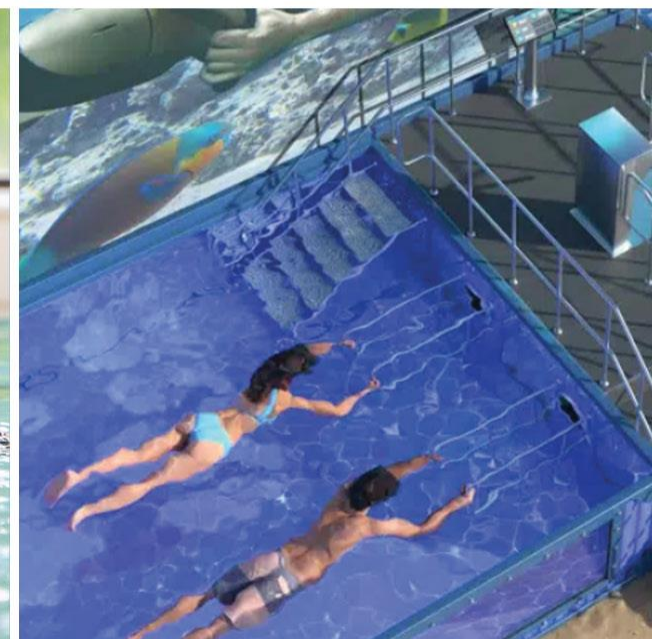

PODIUM AMENITIES

PLANET-INSPIRED GARDEN
UFO SPA
AQUA EXERCISE
SWIM VR

GROUND LEVEL

GRAND LOBBY
PROMENADE RETAIL

AMENITIES

CANAL
CROWN

de GRISOGONO

AMENITIES

PODIUM LEVEL

CANAL
CROWN
de GRISOGONO

AMENITIES

PLANETS INSPIRED GARDEN

CANAL
CROWN
de GRISOONO

AMENITIES

AQUA EXERCISE

CANAL
CROWN
de GRISOGONO

AMENITIES

SWIM VR

AMENITIES

UFO SPA – RELAXATION PODS

AMENITIES

UFO SPA – RELAXATION PODS

FLOOR PLANS

CANAL
CROWN