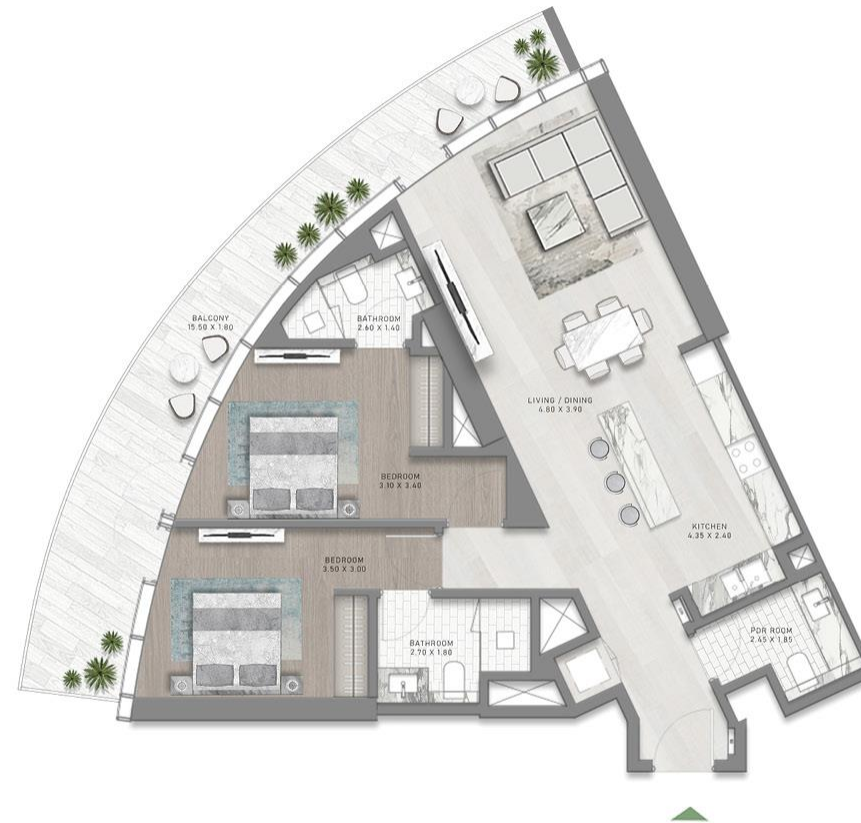

FLOOR PLAN

TYOLOGIES

CANAL
CROWN
de GRISOGONO

2-BEDROOM

SALEABLE AREA: 1475 SQFT