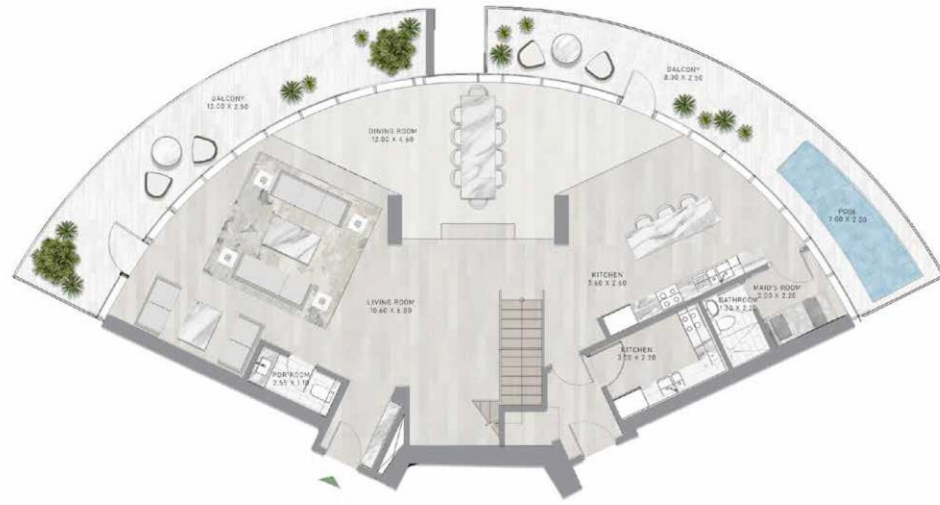

FLOOR PLAN

TYOLOGIES

CANAL
CROWN
de GRISOGONO

3-BEDROOM SUPER LUXURY LOWER & UPPER

SALEABLE AREA: 4591 SQFT

FLOOR PLAN

TYOLOGIES

4-BEDROOM SUPER LUXURY LOWER & UPPER
SALEABLE AREA: 4761 SQFT