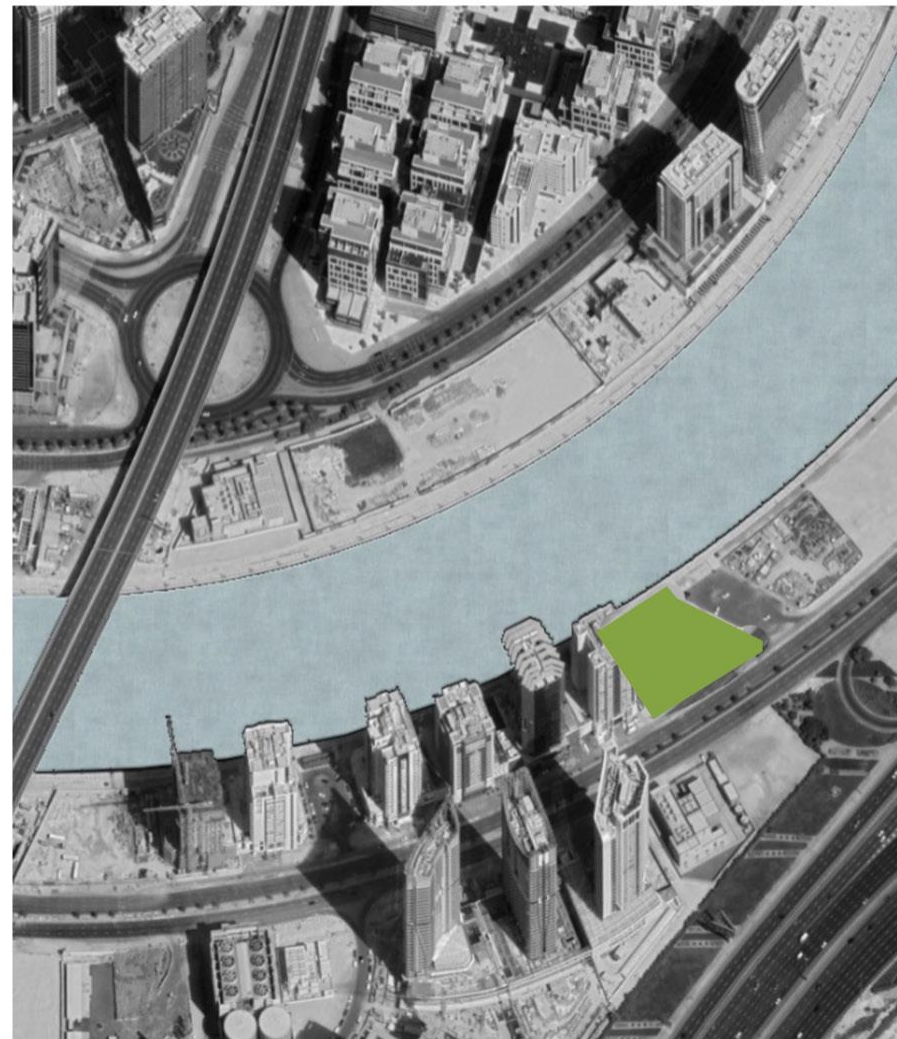

CANAL
CROWN
de GRISOGONO

DAMAC

THE INSPIRATION

PERIDOT

Known as the stone of compassion, peridot is believed to bring good health, restful sleep and peace. Most of the peridot used in jewelry has been found on Earth. However, this gemstone has also been found in outer space, the most famous example of which is the peridot found in the Esquel meteorite.

de GRISOGONO

THE LOCATION

TYPICAL FLOOR PLAN

VIEW ANALYSIS

- STUDIO
- 1-BEDROOM
- 2-BEDROOM
- CANAL VIEW
- BURJ KHALIFA VIEW

CANAL

CROWN

de GRISOGONO