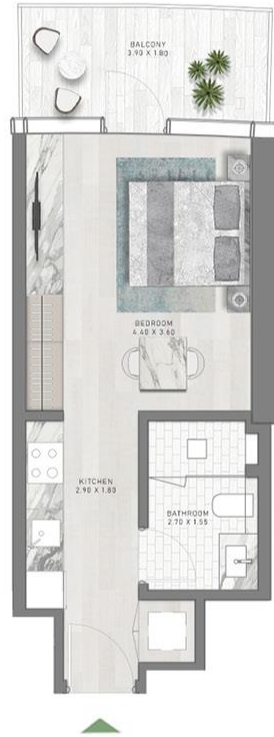

de GRISOGONO

THE LOCATION

TYPICAL FLOOR PLAN

VIEW ANALYSIS

- STUDIO
- 1-BEDROOM
- 2-BEDROOM
- CANAL VIEW
- BURJ KHALIFA VIEW

CANAL

CROWN

de GRISOGONO

AMENITIES

SWIM VR

AMENITIES

UFO SPA – RELAXATION PODS

AMENITIES

UFO SPA – RELAXATION PODS

FLOOR PLANS

CANAL
CROWN

de GRISOGONO

FLOOR PLAN

TYOLOGIES

STUDIO

SALEABLE AREA: 432 SQFT

1-BEDROOM

SALEABLE AREA: 811 SQFT

FLOOR PLAN

TYOLOGIES

CANAL
CROWN
de GRISOGONO

2-BEDROOM

SALEABLE AREA: 1475 SQFT

FLOOR PLAN

TYOLOGIES

2-BEDROOM LOWER & UPPER

SALEABLE AREA: 3961 SQFT